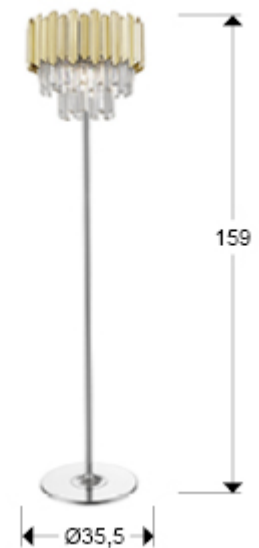

## Tiara

Floor lamps

605021

Floor lamp made of metal, chrome finish. Shade of faceted glass prisms with abs pieces finished in golden plating

·This item includes 3 G9 LED 6W

### GENERAL INFORMATION

Catalogue: i42 Iluminación  
Page: 26  
EAN Code: 8435435336851  
Type: Floor lamps  
Collection: Tiara

### SIZES

Sizes:  $\varnothing$  35.0  $\updownarrow$  159.0 cm  
Weight: 11.4 Kg

### SIZES WITH PACKAGING

Weight: 12.8 Kg  
Volume: 0.0850m<sup>3</sup>  
Sizes:  $\leftrightarrow$  48.0  $\updownarrow$  37.0  $\nearrow$  48.0 cm

---